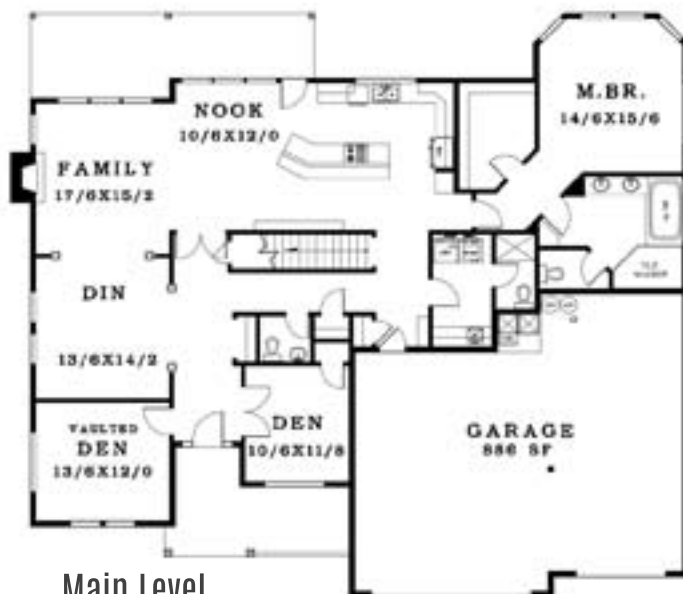

Pyramid Homes Inc.

Your Vision. Our Expertise.

The Riverton

3274 Sq. ft.

◀ 68' ▶

59'

pyramidhomesinc.com