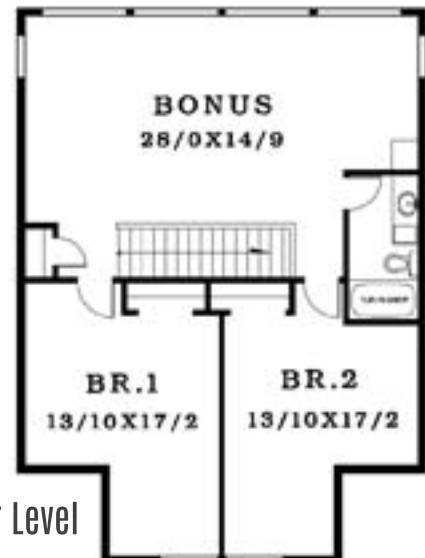

Pyramid Homes Inc.

Your Vision. Our Expertise.

The Riverton

3274 Sq. ft.

◀ 68' ▶

59'

pyramidhomesinc.com