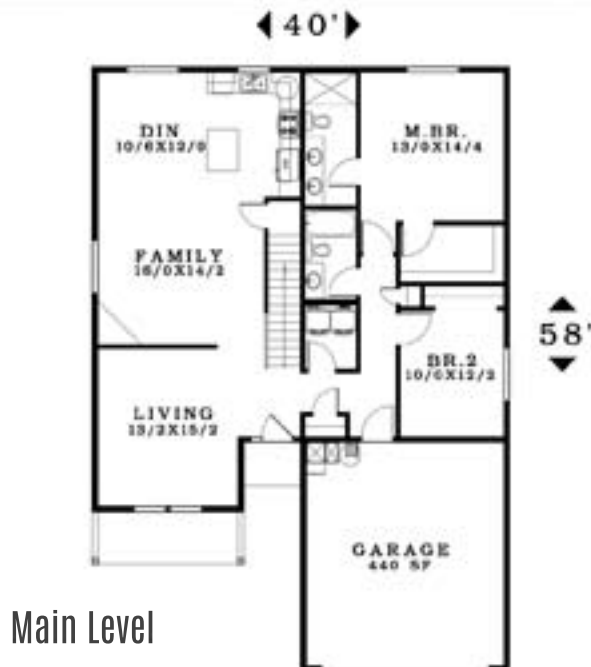

## The Weston

2081 Sq. ft.

[pyramidhomesinc.com](http://pyramidhomesinc.com)