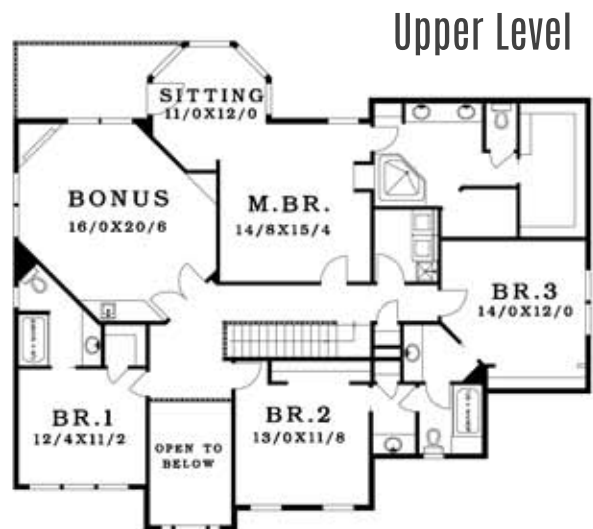

Pyramid Homes Inc.

Your Vision. Our Expertise.

The Bradford

3324 Sq. ft.

Main Level

◀ 56' ▶

Upper Level

48'