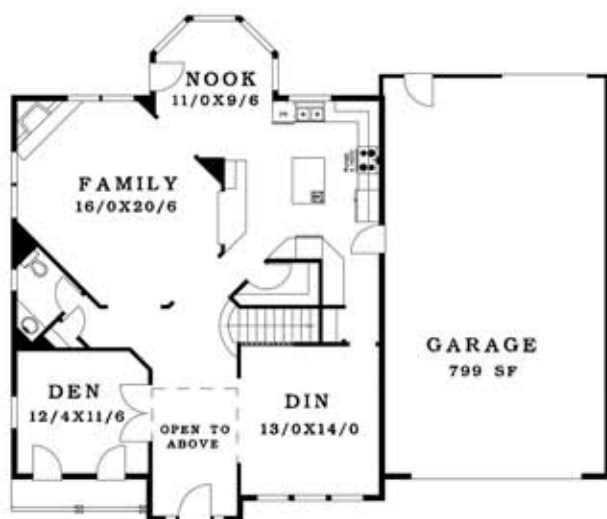

Pyramid Homes Inc.

Your Vision. Our Expertise.

The Bradford

3324 Sq. ft.

Main Level

◀ 56' ▶

Upper Level

48'