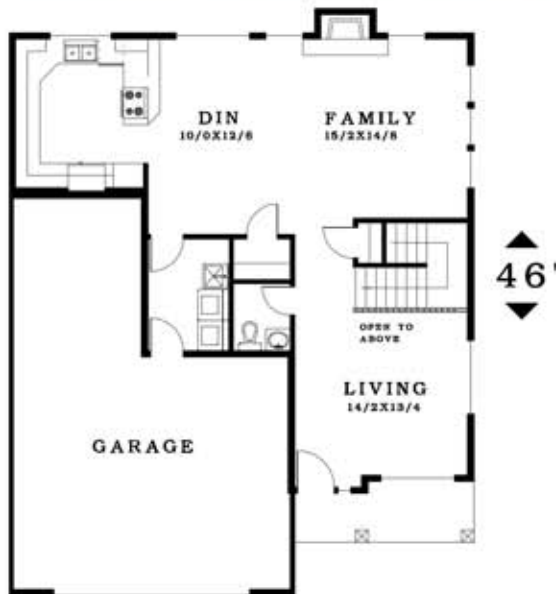

## The Glenhaven

2143 Sq. ft.

Main Level ◀ 38' ▶

Upper Level

[pyramidhomesinc.com](http://pyramidhomesinc.com)