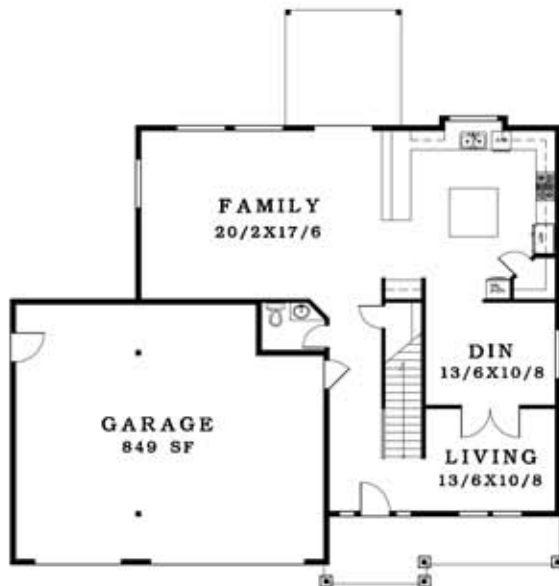

Pyramid Homes Inc.

Your Vision. Our Expertise.

The Scottsdale

3035 Sq. ft.

Upper Level

Main Level

◀ 57' ▶

59'6"