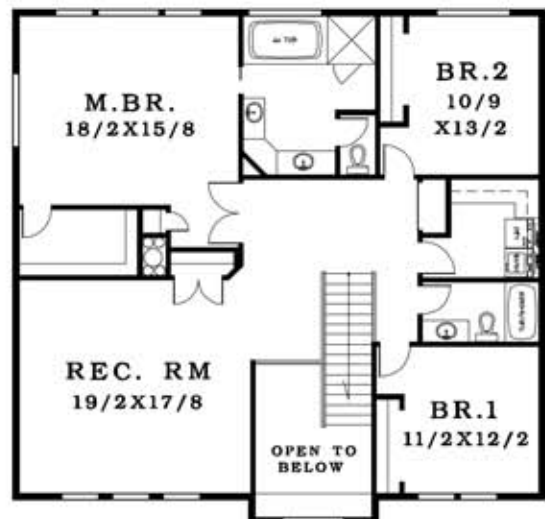

Pyramid Homes Inc.

Your Vision. Our Expertise.

The Scottsdale

3035 Sq. ft.

Upper Level

Main Level

◀ 57' ▶

59'6"