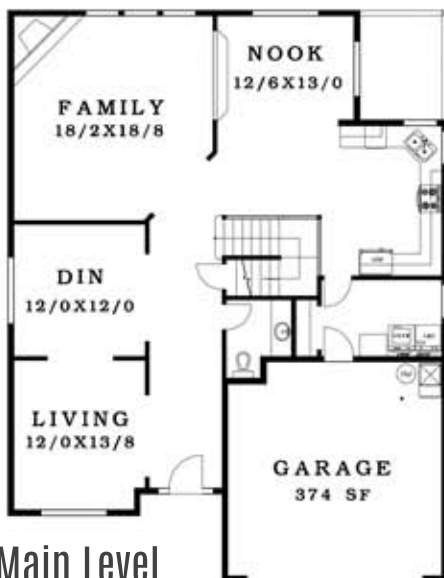

## The Sonoma

3120 Sq. ft.

◀ 40' ▶

Upper Level

52'

[pyramidhomesinc.com](http://pyramidhomesinc.com)