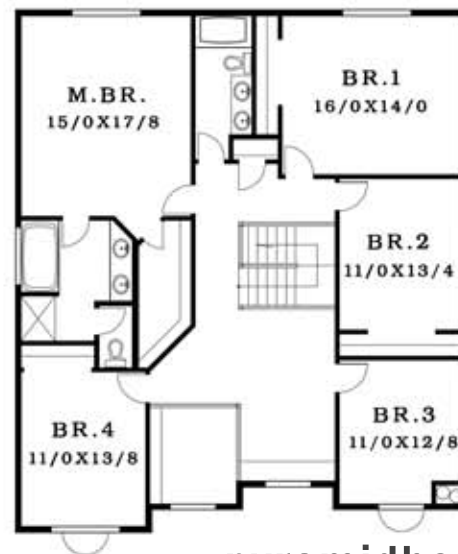

## The Sonoma

3120 Sq. ft.

◀ 40' ▶

Upper Level

52'

[pyramidhomesinc.com](http://pyramidhomesinc.com)