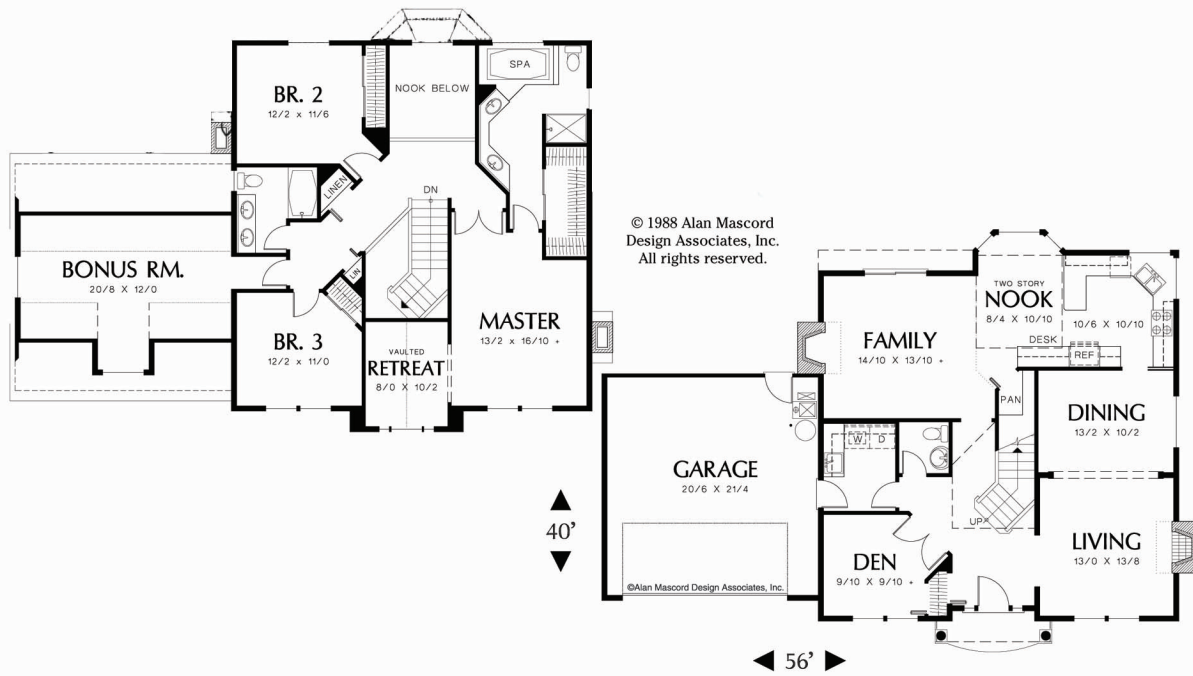

*P*YRAMID HOMES
A Nice Place To Live INC.

www.pyramidhomesinc.com

The Elm

- 3 Bedrooms
- 2.5 Baths
- Formal Dining Room
- Formal Living Room
- Master Suite
- Bonus Room
- Den

Pyramid Homes, Inc.

mail: 10013 NE Hazel Dell Avenue, #510
Vancouver, WA 98685-5203

ph: 360.571.5033
fx: 360.576.6562