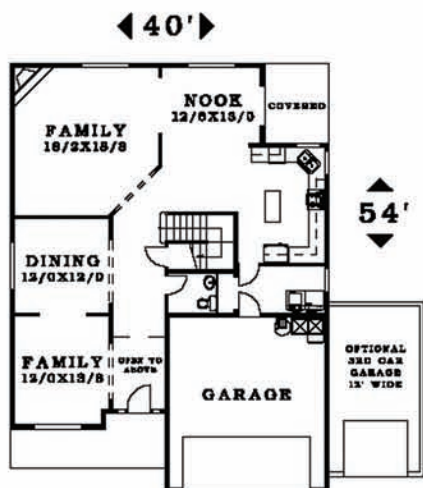

The Juniper

4 Bedrooms

2.5 Baths

Formal Dining Room

Formal Living Room

Master Suite

Covered Patio

Main Level

Upper Level